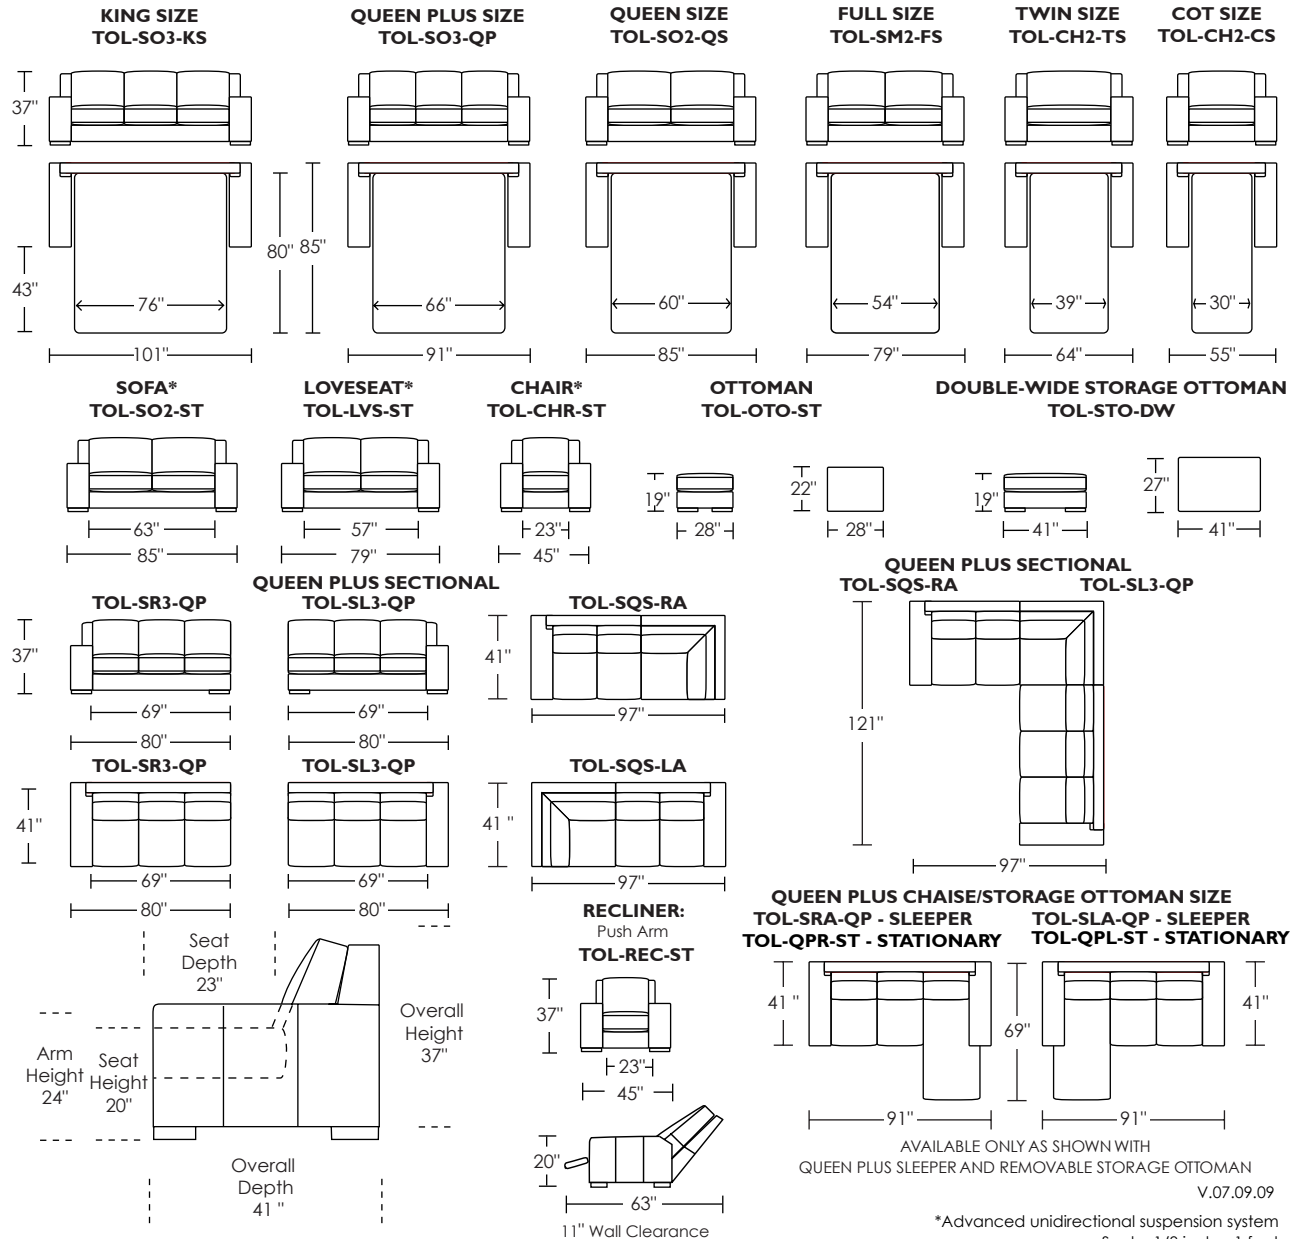

## TOLLE featuring the Tiffany 24/7™

AVAILABLE ONLY AS SHOWN WITH QUEEN PLUS SLEEPER AND REMOVABLE STORAGE OTTOMAN

V.07.09.09

\*Advanced unidirectional suspension system  
Scale: 1/8 inch = 1 foot

All dimensions are approximate and subject to change  
Specify components from the sitting position