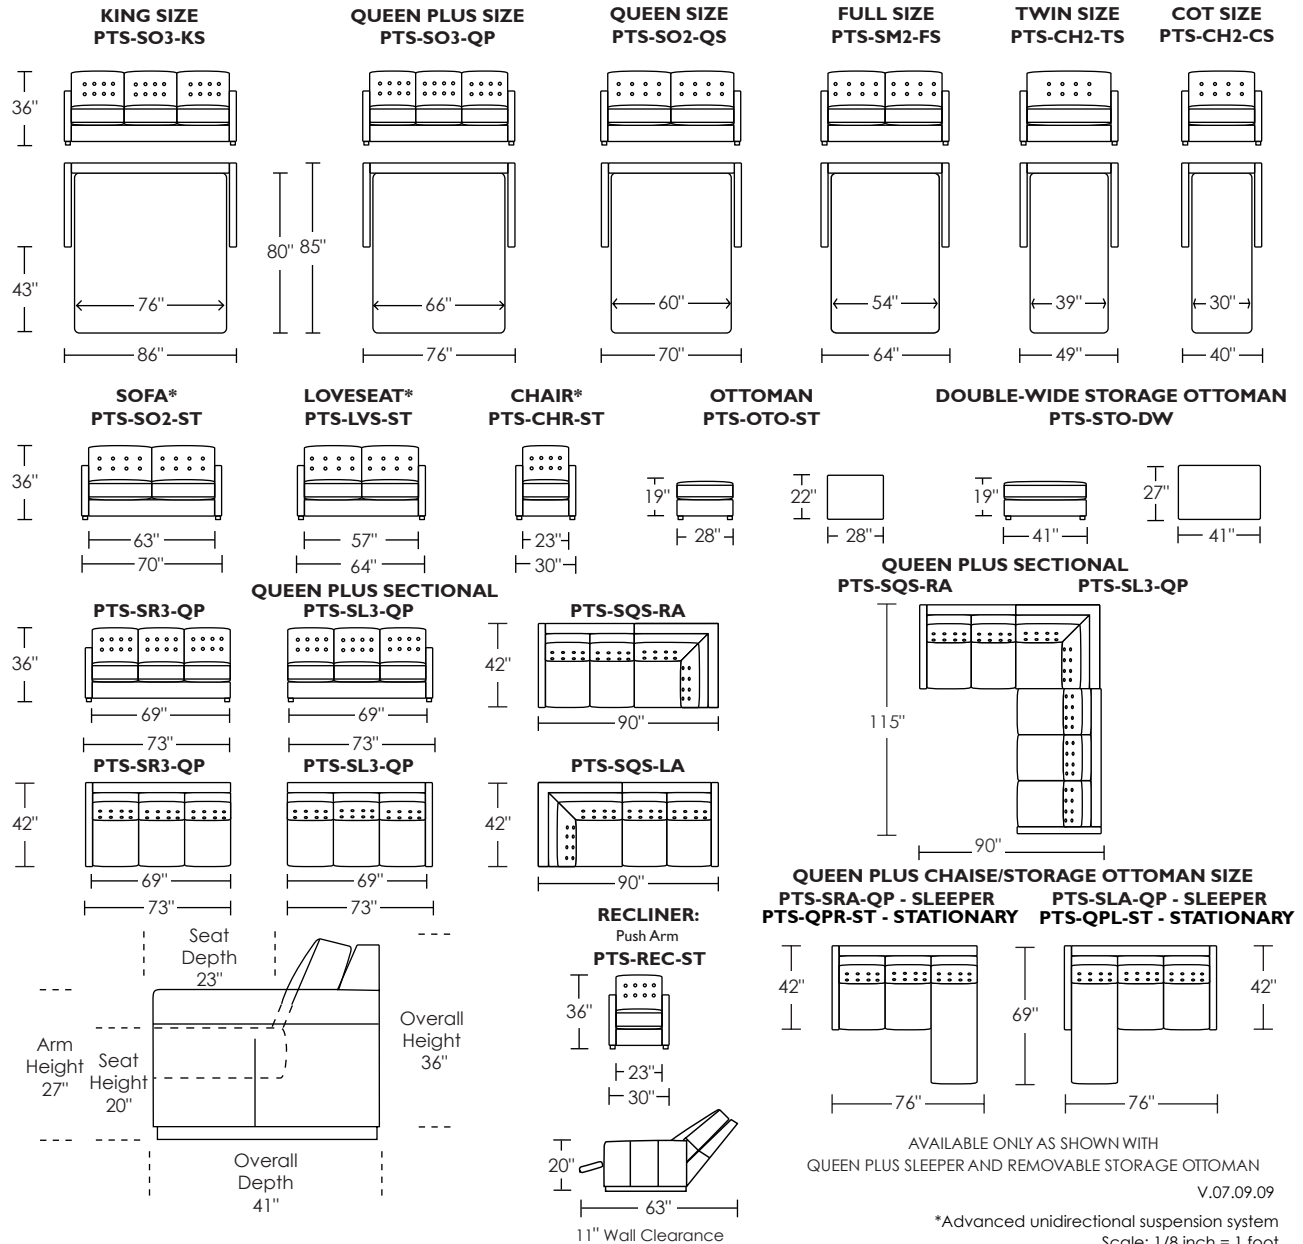

PATTERSON featuring the Tiffany 24/7™

AVAILABLE ONLY AS SHOWN WITH
 QUEEN PLUS SLEEPER AND REMOVABLE STORAGE OTTOMAN

V.07.09.09

*Advanced unidirectional suspension system
 Scale: 1/8 inch = 1 foot

All dimensions are approximate and subject to change
 Specify components from the sitting position