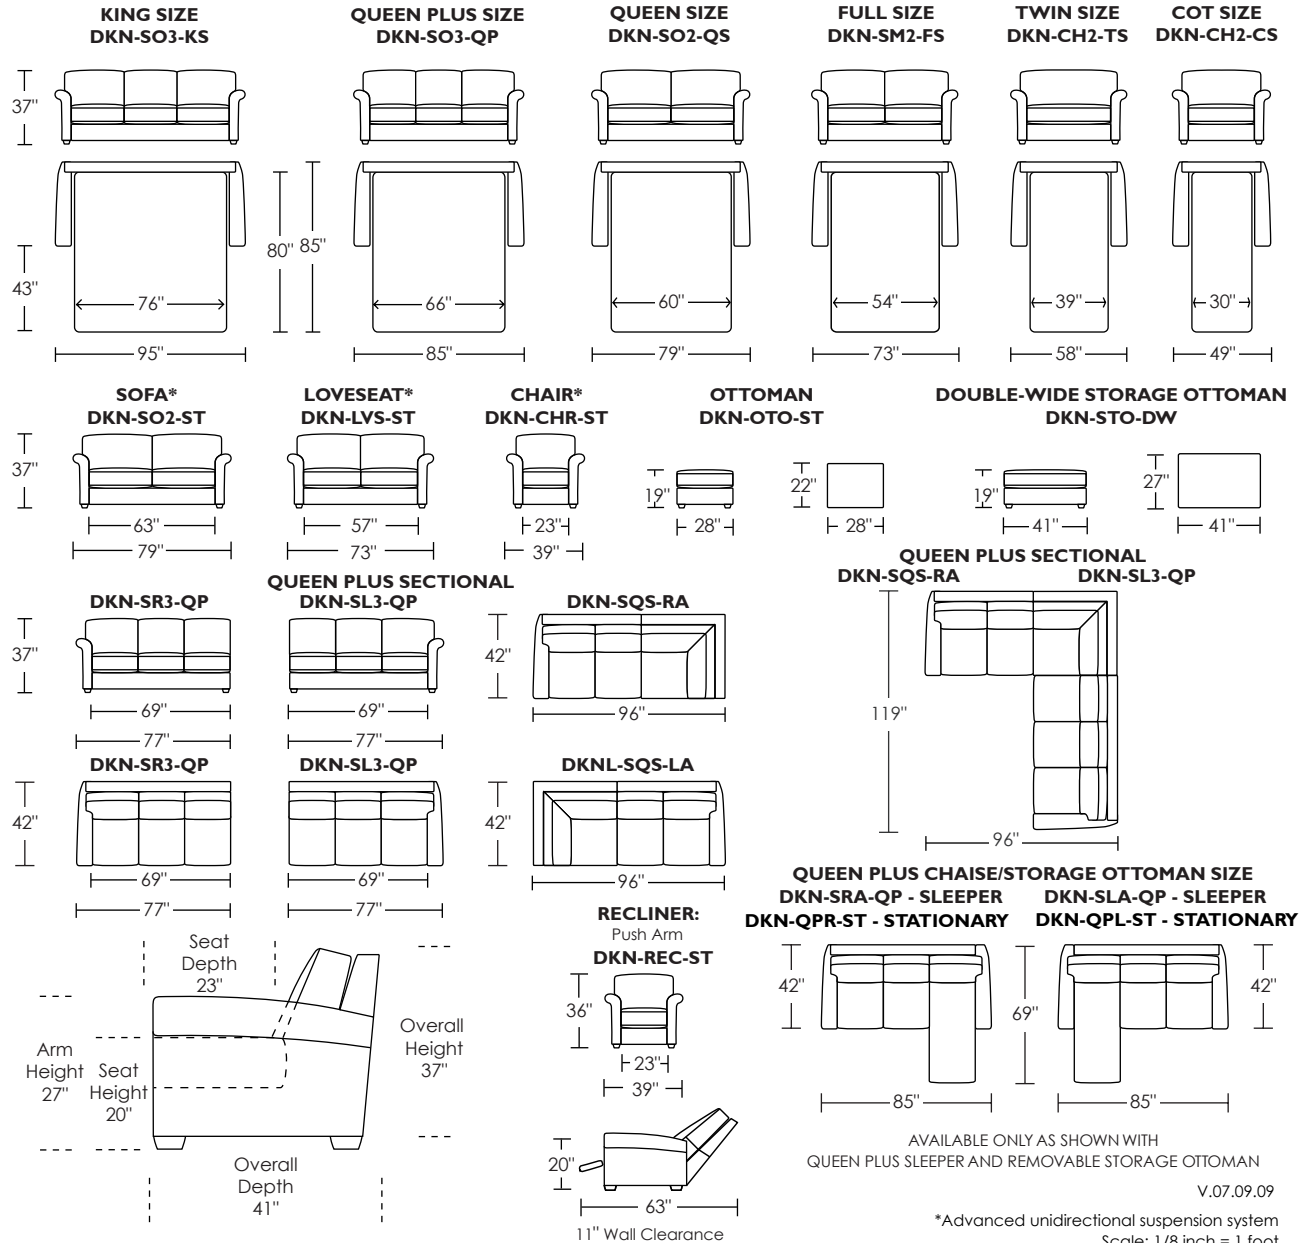

AVAILABLE ONLY AS SHOWN WITH QUEEN PLUS SLEEPER AND REMOVABLE STORAGE OTTOMAN

V.07.09.09

*Advanced unidirectional suspension system
Scale: 1/8 inch = 1 foot
All dimensions are approximate and subject to change
Specify components from the sitting position