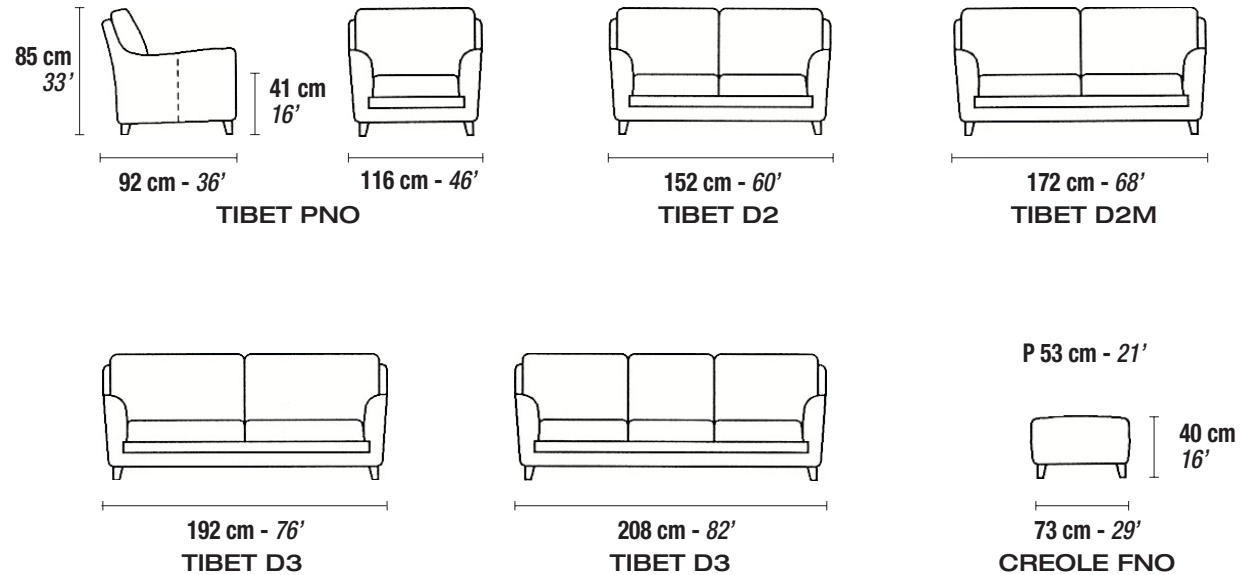

SCALE: 1/4 INCH = 1 FOOT (1:48)

Each piece is made by hand and has its own uniqueness.
Measures may vary with a tolerance up to 4%

STANDARD FEATURES

- Hard wood frame - Coil spring suspension.
- Seat depth 53 cm-21' inches / seat height 43 cm-17' inches.
- Loose back and seat cushions.
- Legs PL05, PL26 - height 9 cm-3'2/4 inches.
- Double needle stitching on frame and cushions.
- Leather thickness from 1.4 up to 2.4 mm